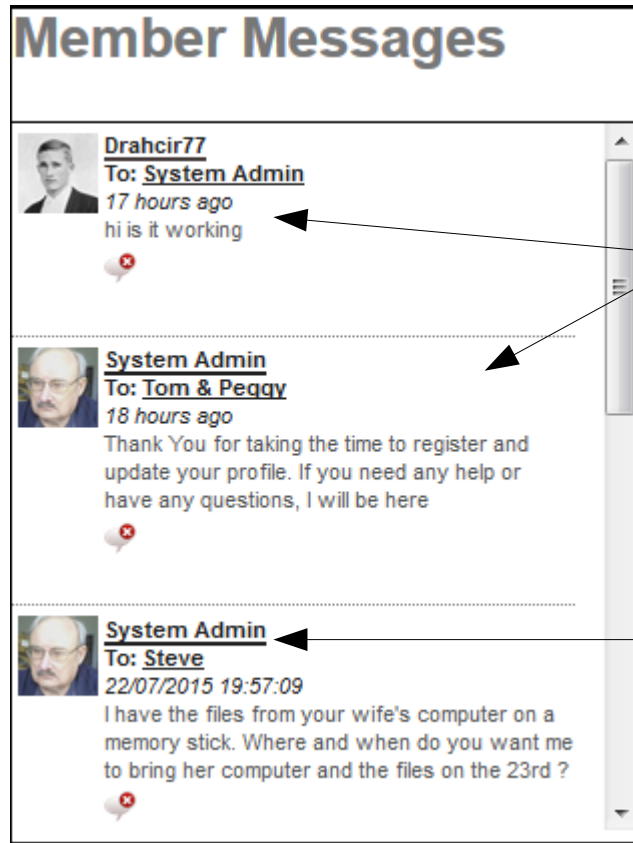

We now have Mobile, Video and Text Chat available

Updates

Information on doing your updates for your computer, including

The Members Page will have information for the member. This page is generated for one member only and others can not see this page.

To send a message you would type the information into the Send box.

More in the next slides on this and the Member Messages Window

Members Messages Window

The Members Messages Window is where the messages that you sent and the return messages are displayed.